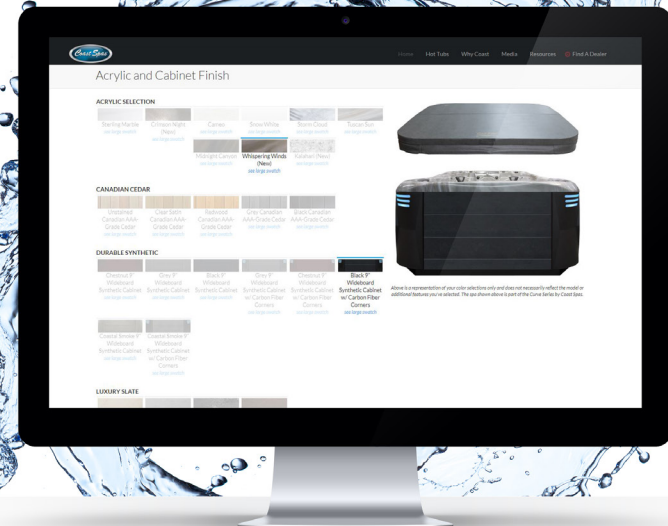

Coast Spas® Manufacturing Inc.
6315 - 202 Street Langley BC V2Y 1N1 Canada
info@coastspas.com

BUILD YOUR PERFECT SPA

Build your own custom Coast Spas® swim spa today. Select your model, choose colors and add accessories.

www.coastspas.com

YOUR AUTHORIZED COAST SPAS® DEALER

COAST SPAS® 2019 ALL RIGHTS RESERVED

© Coast Spas Manufacturing Inc. All rights reserved. Coast Spas®, World's Best Built Spas®, Built to Last®, Where Stress is Water Soluble®, Water Diversion Blade®, THE END of the day®, Crystal Clear Purification Chamber®, EcoClean®, Cyclonic Filtration System®, SOUNDWAVES™, Extreme®, Wellness Spa®, The BOSS®, ISPA®, Coast Connect®, Tublicious® and Northwind® are the registered trademarks of Coast Spas® Manufacturing Inc. All other brands, product names, company names, trademarks, trade names and service marks used are the property of their respective owners. Due to our continuous improvement programs, Coast Spas may make product modifications and enhancements. Specifications may change without notice. International products may be configured differently to meet local electrical requirements. Dimensions are approximate. Product pictured may include options beyond standard equipment. Check with your local dealer for the most current product specifications.